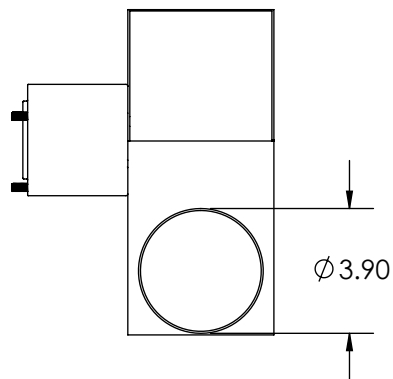

BURR KING

1220 TAMARA LANE
WARSAW, MO 65355
PH: 660-438-8998
800-621-2748
FAX: 660-438-8991
E-MAIL: info@burrking.com